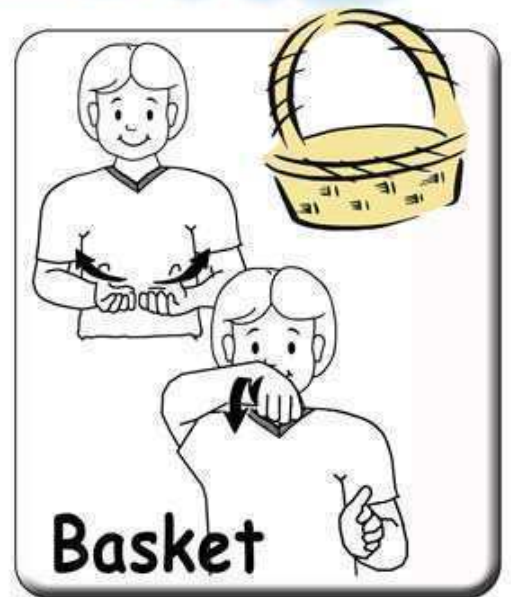

EASTER SIGNS