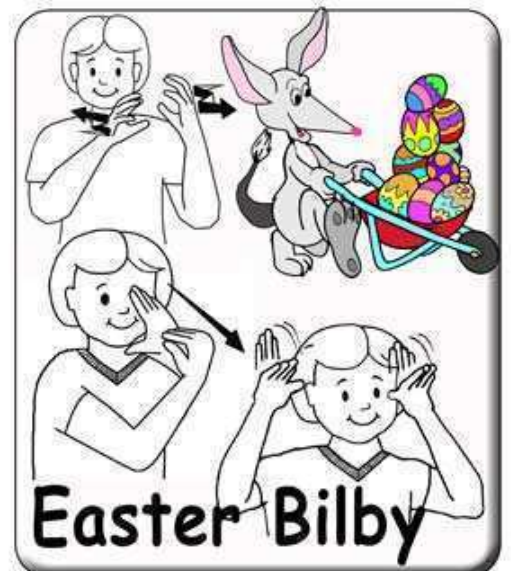

- **Easter Signs** ~ A simple sheet of Auslan Signs, for children & adults, that can be used as a "call sheet" for the bingo game.
- **Easter Bingo Cards** ~ Together there are 10 Unique Bingo cards included. Print and cut cards as required.

TO WIN

Each card is unique, but all cards include the same 6 images.

The caller will sign the six images at random

Place a counter (not provided within kit) on the image for each sign "called"

The WINNER is the first person to make a horizontal line, either on the top or bottom row, like the ones in the pictures below.

EASTER SIGNS

Easter Bunny

Basket

Easter

Easter Eggs

Easter Bilby

Eggs Hunt

Easter Bunny