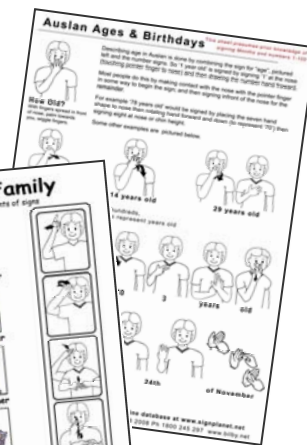

MORE CREATION TOOLS ►

Create your own resources

Using either your own word/sign list, or by selecting a category, you can create your own custom resources and save them for use as often as you need.

Kids & Carers Templates (also available to Teachers&Trainers)

- Flash Cards
- Room Labels / Sign Poster

Teachers & Trainers Templates include:

- Dictionary style page
- Simple sign strips
- Writing worksheets
- Circle a sign/object
- Game dice
- Dominos

You can set the size of the sign, font size and style.

Save time with the Timetable Scheduler!

Simply select the time, event title (Eg Lunch), to include clipart or not, and click "make clocks" and you have your own personalised, signed schedule.

Our Label and Flashcard maker is very popular!

Simply select a category (eg: objects in the classroom, or clothing), and the size you want your labels to be. Tick to include descriptions of how to perform the signs and the click to create your labels! Print them, Laminate them if you want and start putting them up everywhere! It could not be easier!